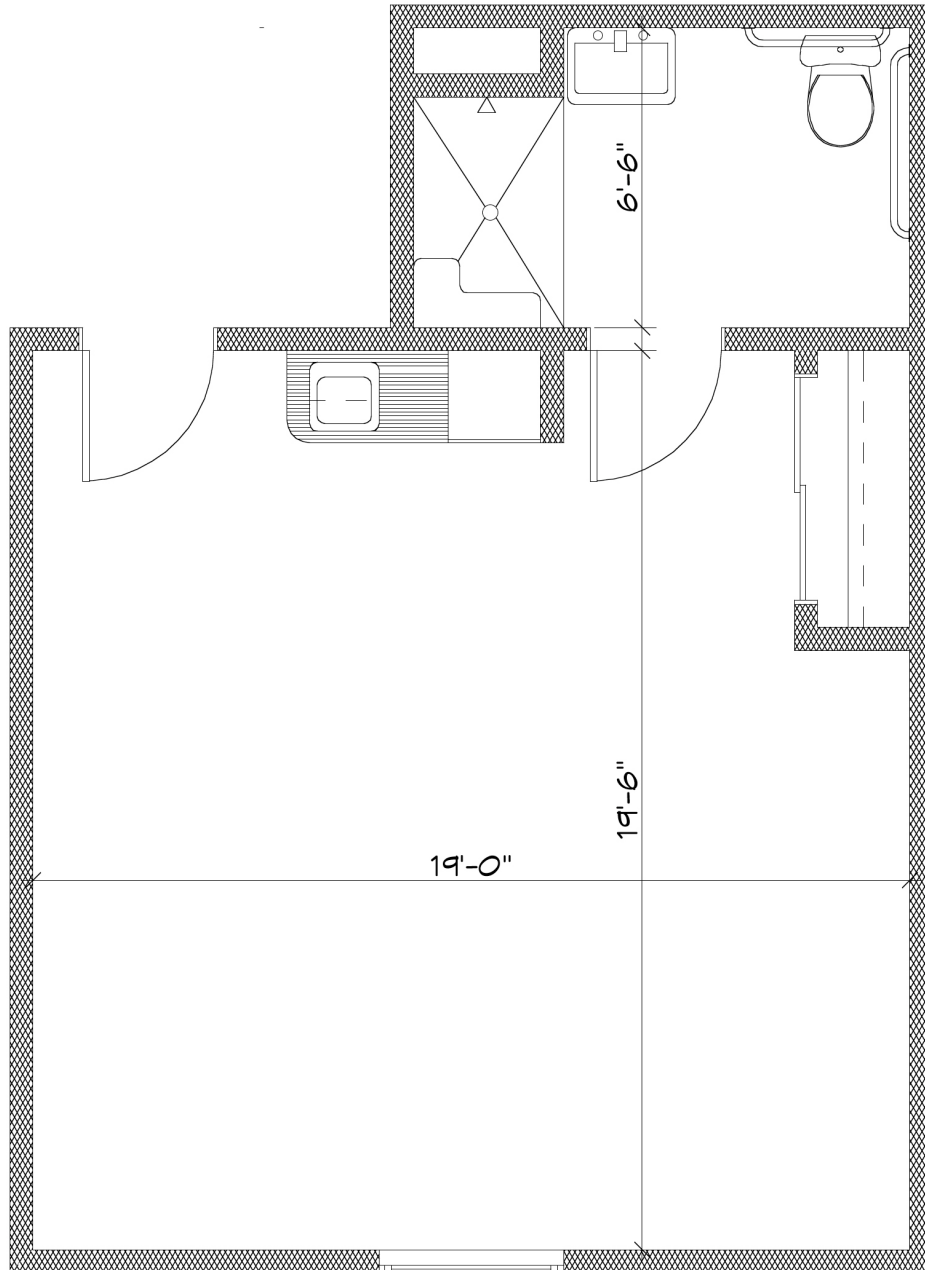

Scan with your mobile phone
to view more of our Assisted
Living floor plans!

All measurements are approximate

Rome (Large Studio)